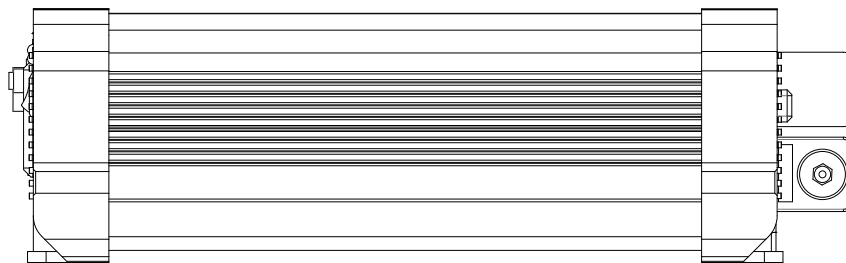

PUREPOWER-SERIES

SWITCH

- Dimensions (mm)
- Technical drawing

V1
Page 1

PPS 2000-212
PPS 2000-224

PUREPOWER-SERIES

SWITCH

- Dimensions (mm)
- Technical drawing