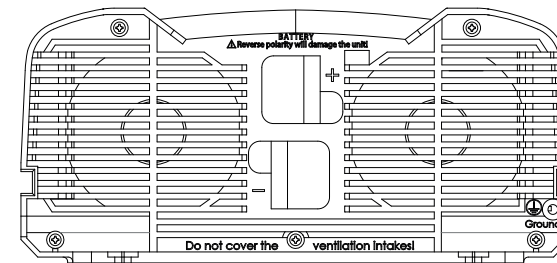

PUREPOWER-SERIES

SWITCH

- Dimensions (mm)
- Technical drawing

V1
Page 1

PPS 2000-212
PPS 2000-224

PUREPOWER-SERIES

SWITCH

- Dimensions (mm)
- Technical drawing